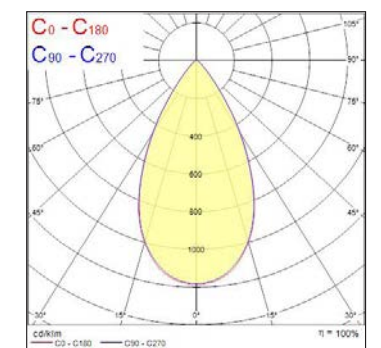

CILINDRO GEN 3

With a simple and sleek design the Cilindro Gen3 is the go-to product when looking for an economical track spot that delivers precision, performance, and practicality.

- The slimline design features either a 60mm, 80mm, or 90mm diameter barrel. The non dimmable driver is integral with no visible screws anywhere on the body of the luminaire
- The 3 power options of 17W, 32W, and 54W provide a range of lumen outputs from 1500lms and up to 5250lms, to suit all your applications
- Each track spot is complete with 3 precise high quality lens options. Choose between: 24° Narrow, 36° Medium, and 54° Wide
- High colour rendering index CRI>90 with high colour consistency SDCM3
- The Cilindro barrel is adjustable up to 90° with 355° rotation
- 3000K & 4000K Colour temperature options
- Available in white RAL9016 or black RAL9005 housing colour
- Global 3 circuit track adaptor GA69 suitable for most universal 3 circuit tracks