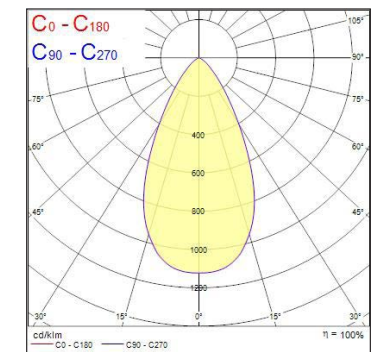

CILINDRO GEN 3

With a simple and sleek design the Cilindro Gen3 is the go-to product when looking for an economical track spot that delivers precision, performance, and practicality.

- The slimline design features either a 60mm, 80mm, or 90mm diameter barrel. The non dimmable driver is integral with no visible screws anywhere on the body of the luminaire
- The 3 power options of 17W, 32W, and 54W provide a range of lumen outputs from 1500lms and up to 5250lms, to suit all your applications
- Each track spot is complete with 3 precise high quality lens options. Choose between: 24° Narrow, 36° Medium, and 54° Wide
- High colour rendering index CRI>90 with high colour consistency SDCM3
- The Cilindro barrel is adjustable up to 90° with 355° rotation
- 3000K & 4000K Colour temperature options
- Available in white RAL9016 or black RAL9005 housing colour
- Global 3 circuit track adaptor GA69 suitable for most universal 3 circuit tracks