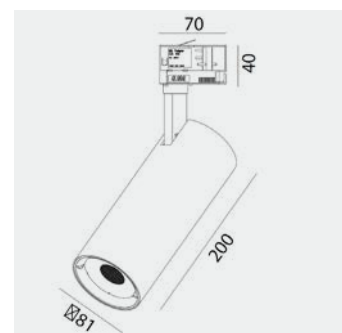

TRACK
SYSTEMS

CILINDRO GEN 3

With a simple and sleek design the Cilindro Gen3 is the go-to product when looking for an economical track spot that delivers precision, performance, and practicality.

- The slimline design features either a 60mm, 80mm, or 90mm diameter barrel. The non dimmable driver is integral with no visible screws anywhere on the body of the luminaire
- The 3 power options of 17W, 32W, and 54W provide a range of lumen outputs from 1500lms and up to 5250lms, to suit all your applications
- Each track spot is complete with 3 precise high quality lens options. Choose between: 24° Narrow, 36° Medium, and 54° Wide
- High colour rendering index CRI>90 with high colour consistency SDCM3
- The Cilindro barrel is adjustable up to 90° with 355° rotation
- 3000K & 4000K Colour temperature options
- Available in white RAL9016 or black RAL9005 housing colour
- Global 3 circuit track adaptor GA69 suitable for most universal 3 circuit tracks

CODE	DESCRIPTION	SYSTEM POWER (W)	FINISH	COLOUR TEMP	CRI	BEAM ANGLE	FIXTURE LUMEN (LM)	FIXTURE EFFICACY (LM/W)
CI60173WG3	CILINDRO GEN3 60	17	White	3000K	90	36°(24°-54°)	1496	88
CI60173BG3	CILINDRO GEN3 60	17	Black	3000K	90	36°(24°-54°)	1496	88
CI80323WG3	CILINDRO GEN3 80	32	White	3000K	90	36°(24°-54°)	2835	89
CI80323BG3	CILINDRO GEN3 80	32	Black	3000K	90	36°(24°-54°)	2835	89
CI90543WG3	CILINDRO GEN3 90	54	White	3000K	90	36°(24°-54°)	4725	88
CI90543BG3	CILINDRO GEN3 90	54	Black	3000K	90	36°(24°-54°)	4725	88
CI60174WG3	CILINDRO GEN3 60	17	White	4000K	90	36°(24°-54°)	1615	95
CI60174BG3	CILINDRO GEN3 60	17	Black	4000K	90	36°(24°-54°)	1615	95
CI80324WG3	CILINDRO GEN3 80	32	White	4000K	90	36°(24°-54°)	3024	95
CI80324BG3	CILINDRO GEN3 80	32	Black	4000K	90	36°(24°-54°)	3024	95
CI90544WG3	CILINDRO GEN3 90	54	White	4000K	90	36°(24°-54°)	5250	97
CI90544BG3	CILINDRO GEN3 90	54	Black	4000K	90	36°(24°-54°)	5250	97