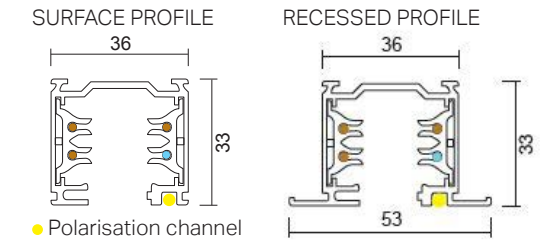

RIO 'B'
ACCENT LIGHTING

VISION 2.0
ROD SUSPENSION

MATRIX Q5 DARK 'C'
ARCHITECTONIC

LISSET 2.0 HE
LINEAR UGR<19 - DALI

IVELA 3 CIRCUIT TRACK SYSTEM

- Black and white finish as standard; silver upon request
- Available in 1.0, 2.0, 3.0 & 4.0 metre lengths
- Installation – surface mount, suspended or recessed
- Polarised 16A three circuit track system with a common neutral ie. L1+N, L2+N, L3+N
- Compatible with Concord, Global and other European three circuit track adaptors
- Couplers and feeds are pre-wired and polarised for ease of installation
- Total load of 16A on a 240V mains connection
- Maximum of 3840W can be divided among the 3 circuits
- Track load capacity of 2kg every 200mm with a maximum distance of 800mm between the fixing points
- For a 10kg load every 200mm, a maximum fixing distance of 400mm is recommended
- Track can be used as a single circuit system with DALI connection. The luminaires wiring instructions must be followed

IVELA TRACK CONFIGURATION

For correct installation of all accessories in a three-phase track composition, the earth conductors of each component must be positioned consistently.

SURFACE AND RECESSED TRACKS

SURFACE MOUNT	CODE (WHITE)	CODE (BLACK)	RECESSED	CODE (WHITE)	CODE (BLACK)
3CT track surface 1m	IV-7511-10-31	IV-7511-10-30	3CT track recessed 1m	IV-7512-10-31	IV-7512-10-30
3CT track surface 2m	IV-7511-20-31	IV-7511-20-30	3CT track recessed 2m	IV-7512-20-31	IV-7512-20-30
3CT track surface 3m	IV-7511-30-31	IV-7511-30-30	3CT track recessed 3m	IV-7512-30-31	IV-7512-30-30
3CT track surface 4m	IV-7511-40-31	IV-7511-40-30	3CT track recessed 4m	IV-7512-40-31	IV-7512-40-30