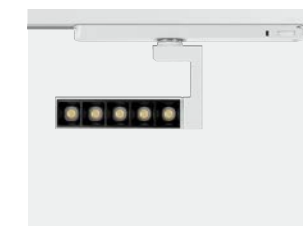

RIO 'B'
ACCENT LIGHTING

VISION 2.0
ROD SUSPENSION

MATRIX Q5 DARK 'C'
ARCHITECTONIC

LISSET 2.0 HE
LINEAR UGR<19 - DALI

IVELA 3 CIRCUIT TRACK SYSTEM

- Black and white finish as standard; silver upon request
- Available in 1.0, 2.0, 3.0 & 4.0 metre lengths
- Installation – surface mount, suspended or recessed
- Polarised 16A three circuit track system with a common neutral ie. L1+N, L2+N, L3+N
- Compatible with Concord, Global and other European three circuit track adaptors
- Couplers and feeds are pre-wired and polarised for ease of installation
- Total load of 16A on a 240V mains connection
- Maximum of 3840W can be divided among the 3 circuits
- Track load capacity of 2kg every 200mm with a maximum distance of 800mm between the fixing points
- For a 10kg load every 200mm, a maximum fixing distance of 400mm is recommended
- Track can be used as a single circuit system with DALI connection. The luminaires wiring instructions must be followed