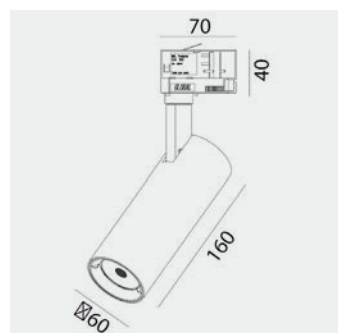

TRACK
SYSTEMS

CILINDRO GEN 3

With a simple and sleek design the Cilindro Gen3 is the go-to product when looking for an economical track spot that delivers precision, performance, and practicality.

- The slimline design features either a 60mm, 80mm, or 90mm diameter barrel. The non dimmable driver is integral with no visible screws anywhere on the body of the luminaire
- The 3 power options of 17W, 32W, and 54W provide a range of lumen outputs from 1500lms and up to 5250lms, to suit all your applications
- Each track spot is complete with 3 precise high quality lens options. Choose between: 24° Narrow, 36° Medium, and 54° Wide
- High colour rendering index CRI>90 with high colour consistency SDCM3
- The Cilindro barrel is adjustable up to 90° with 355° rotation
- 3000K & 4000K Colour temperature options
- Available in white RAL9016 or black RAL9005 housing colour
- Global 3 circuit track adaptor GA69 suitable for most universal 3 circuit tracks