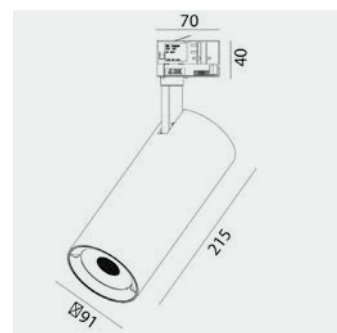

TRACK
SYSTEMS

CILINDRO GEN 3

With a simple and sleek design the Cilindro Gen3 is the go-to product when looking for an economical track spot that delivers precision, performance, and practicality.

- The slimline design features either a 60mm, 80mm, or 90mm diameter barrel. The non dimmable driver is integral with no visible screws anywhere on the body of the luminaire
- The 3 power options of 17W, 32W, and 54W provide a range of lumen outputs from 1500lms and up to 5250lms, to suit all your applications
- Each track spot is complete with 3 precise high quality lens options. Choose between: 24° Narrow, 36° Medium, and 54° Wide
- High colour rendering index CRI>90 with high colour consistency SDCM3
- The Cilindro barrel is adjustable up to 90° with 355° rotation
- 3000K & 4000K Colour temperature options
- Available in white RAL9016 or black RAL9005 housing colour
- Global 3 circuit track adaptor GA69 suitable for most universal 3 circuit tracks