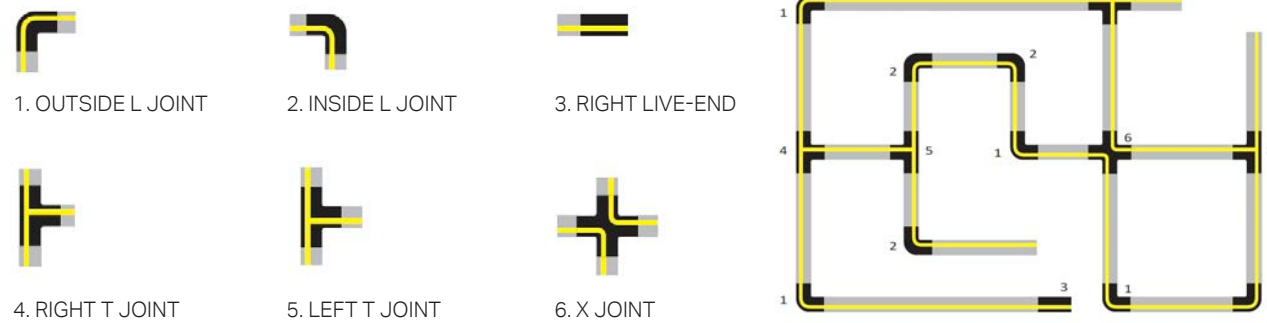

RIO 'B'
ACCENT LIGHTING

VISION 2.0
ROD SUSPENSION

MATRIX Q5 DARK 'C'
ARCHITECTONIC

LISSET 2.0 HE
LINEAR UGR<19 - DALI

IVELA 3 CIRCUIT TRACK SYSTEM

- Black and white finish as standard; silver upon request
- Available in 1.0, 2.0, 3.0 & 4.0 metre lengths
- Installation – surface mount, suspended or recessed
- Polarised 16A three circuit track system with a common neutral ie. L1+N, L2+N, L3+N
- Compatible with Concord, Global and other European three circuit track adaptors
- Couplers and feeds are pre-wired and polarised for ease of installation
- Total load of 16A on a 240V mains connection
- Maximum of 3840W can be divided among the 3 circuits
- Track load capacity of 2kg every 200mm with a maximum distance of 800mm between the fixing points
- For a 10kg load every 200mm, a maximum fixing distance of 400mm is recommended
- Track can be used as a single circuit system with DALI connection. The luminaires wiring instructions must be followed

IVELA TRACK CONFIGURATION

For correct installation of all accessories in a three-phase track composition, the earth conductors of each component must be positioned consistently.

SURFACE AND RECESSED TRACKS

SURFACE MOUNT	CODE (WHITE)	CODE (BLACK)	RECESSED	CODE (WHITE)	CODE (BLACK)
3CT track surface 1m	IV-7511-10-31	IV-7511-10-30	3CT track recessed 1m	IV-7512-10-31	IV-7512-10-30
3CT track surface 2m	IV-7511-20-31	IV-7511-20-30	3CT track recessed 2m	IV-7512-20-31	IV-7512-20-30
3CT track surface 3m	IV-7511-30-31	IV-7511-30-30	3CT track recessed 3m	IV-7512-30-31	IV-7512-30-30
3CT track surface 4m	IV-7511-40-31	IV-7511-40-30	3CT track recessed 4m	IV-7512-40-31	IV-7512-40-30